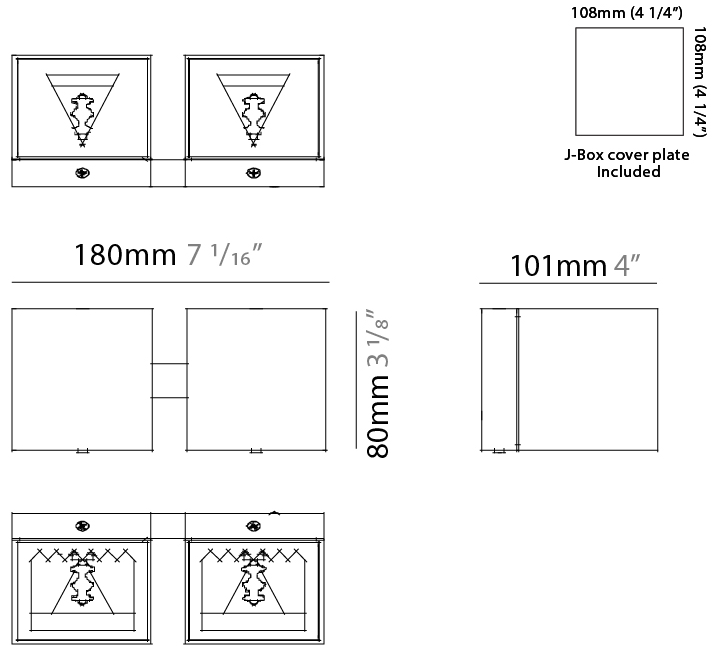

DAU DOUBLE SURFACE

D93095-

base number   Finish
Options

1. To build a product code in our configurator select the specify button on the base model # product page
2. To build a manual product code on this datasheet choose from the options listed below in blue font and add the suffix to the base model #

GENERAL

Series: Dau _____
Subseries: Dau Double _____
Partner: Milan _____
Division: Design _____
Installation: Surface _____
Product Type: Wall Surface _____
Mounting Location: Wall _____
Light Distribution: Direct / Indirect _____

PHYSICAL

Shape: Rectangle _____
Length (mm): 180 _____
Length (in): 7 1/16 _____
Height (mm): 80 _____
Depth (mm): 101 _____
Height (in): 3 1/8 _____
Depth (in): 4 _____
Extension (mm): 101 _____
Extension (in): 4 _____
Fixture Finish: [BAL / MWL / BSL](#) _____
Fixture Material: Extruded Aluminum _____

ELECTRICAL

Number of Lamps: 2 _____
Lamp Type: LED Retrofit _____
Lamp Shape: T4 _____
Bulb Included: Bulb Not Included _____
Max. Wattage Per Lamp (W): 3.5 _____
Lamp Base: G9 _____
Input Voltage (V): 120Vac Direct Line _____

LED

OPTICAL

RATINGS AND CERTIFICATIONS

Certified By: Certified for North American Standards _____
IP rating: IP20 _____