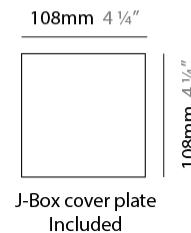

PROJECT _____
TYPE _____
SPECIFIER _____
QUANTITY _____
DATE _____

DAU DOUBLE SURFACE

D93195R9-

base number _____
Finish Options _____

1. To build a product code in our configurator select the specify button on the base model # product page
2. To build a manual product code on this datasheet choose from the options listed below in blue font and add the suffix to the base model #

GENERAL

Series: Dau _____
Subseries: Dau Double _____
Partner: Milan _____
Division: Design _____
Installation: Surface _____
Product Type: Wall Surface _____
Mounting Location: Wall _____
Light Distribution: Direct / Indirect _____

PHYSICAL

Shape: Rectangle _____
Length (mm): 80 _____
Length (in): 3 1/8" _____
Height (mm): 200 _____
Depth (mm): 101 _____
Height (in): 7 7/8" _____
Depth (in): 4 _____
Extension (mm): 101 _____
Extension (in): 4 _____
Fixture Finish: [BAL](#) / [MWL](#) / [BSL](#) _____
Fixture Material: Extruded Aluminum _____

ELECTRICAL

Lamp Type: LED _____
Total Output Wattage (W): 18.6 _____
Dimming: Electronic Low Voltage Dimming _____
Input Voltage (V): 120 _____

LED

Number of LEDs: 2 _____
Color Temperature (°K): 3000 _____
Nominal Lumen (lm): 1912 _____
CRI: >90 CRI _____
Lamp Life (hrs): 50000 _____

OPTICAL

RATINGS AND CERTIFICATIONS

Certified By: Certified for North American Standards _____
IP rating: IP20 _____