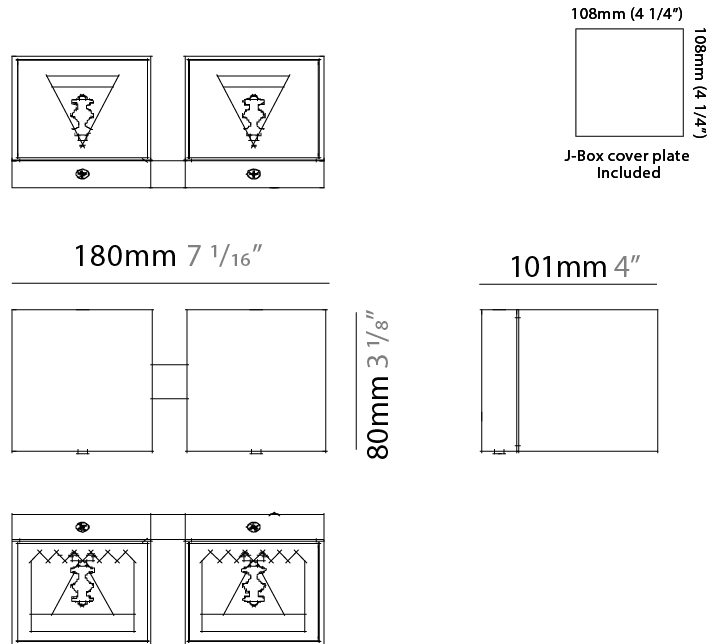

DAU DOUBLE SURFACE

D93095- : D93095-WHI

base number

1. To build a product code in our configurator select the specify button on the base model # product page
2. To build a manual product code on this datasheet choose from the options listed below in blue font and add the suffix to the base model #

GENERAL

Series: Dau _____
Subseries: Dau Double _____
Partner: Milan _____
Division: Design _____
Installation: Surface _____
Product Type: Wall Surface _____
Mounting Location: Wall _____
Light Distribution: Direct / Indirect _____

PHYSICAL

Shape: Rectangle _____
Length (mm): 180 _____
Length (in): 7 1/16 _____
Height (mm): 80 _____
Depth (mm): 101 _____
Height (in): 3 1/8 _____
Depth (in): 4 _____
Extension (mm): 101 _____
Extension (in): 4 _____
Weight (kg): 1.4 _____
Weight (lbs): 2.999 _____
Fixture Material: Extruded Aluminum _____

ELECTRICAL

Number of Lamps: 2 _____
Lamp Type: LED Retrofit _____
Lamp Shape: T4 _____
Bulb Included: Bulb Not Included _____
Total Output Wattage (W): 7 _____
Max. Wattage Per Lamp (W): 3.5 _____
Lamp Base: G9 _____
Input Voltage (V): 120Vac Direct Line _____

LED

OPTICAL

RATINGS AND CERTIFICATIONS

Certified By: CSA Certified to UL and CSA Standards _____
IP rating: IP20 _____