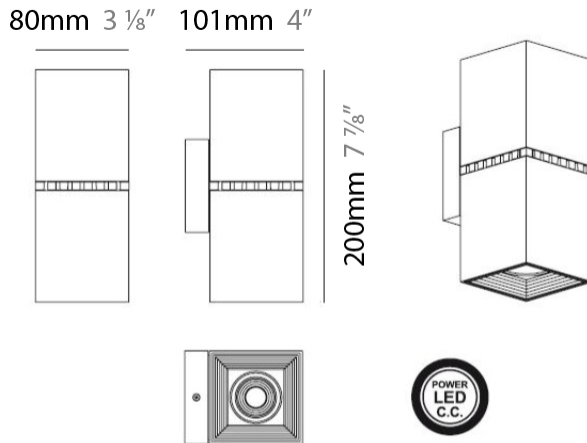

PROJECT _____
TYPE _____
SPECIFIER _____
QUANTITY _____
DATE _____

DAU DOUBLE SURFACE

D93195R9-

base number _____
Finish Options _____

1. To build a product code in our configurator select the specify button on the base model # product page
2. To build a manual product code on this datasheet choose from the options listed below in blue font and add the suffix to the base model #

GENERAL

Series: Dau _____
Subseries: Dau Double _____
Partner: Milan _____
Division: Design _____
Installation: Surface _____
Product Type: Wall Surface _____
Mounting Location: Wall _____
Light Distribution: Direct / Indirect _____

PHYSICAL

Shape: Rectangle _____
Length (mm): 80 _____
Length (in): 3 1/8" _____
Height (mm): 200 _____
Depth (mm): 101 _____
Height (in): 7 7/8" _____
Depth (in): 4 _____
Extension (mm): 101 _____
Extension (in): 4 _____
Fixture Finish: [BAL](#) / [MWL](#) / [BSL](#) _____
Fixture Material: Extruded Aluminum _____

ELECTRICAL

Lamp Type: LED _____
Total Output Wattage (W): 18.6 _____
Dimming: Electronic Low Voltage Dimming _____
Input Voltage (V): 120 _____

LED

Number of LEDs: 2 _____
Color Temperature (°K): 3000 _____
Nominal Lumen (lm): 1912 _____
CRI: >90 CRI _____
Lamp Life (hrs): 50000 _____

OPTICAL

RATINGS AND CERTIFICATIONS

Certified By: Certified for North American Standards _____
IP rating: IP20 _____